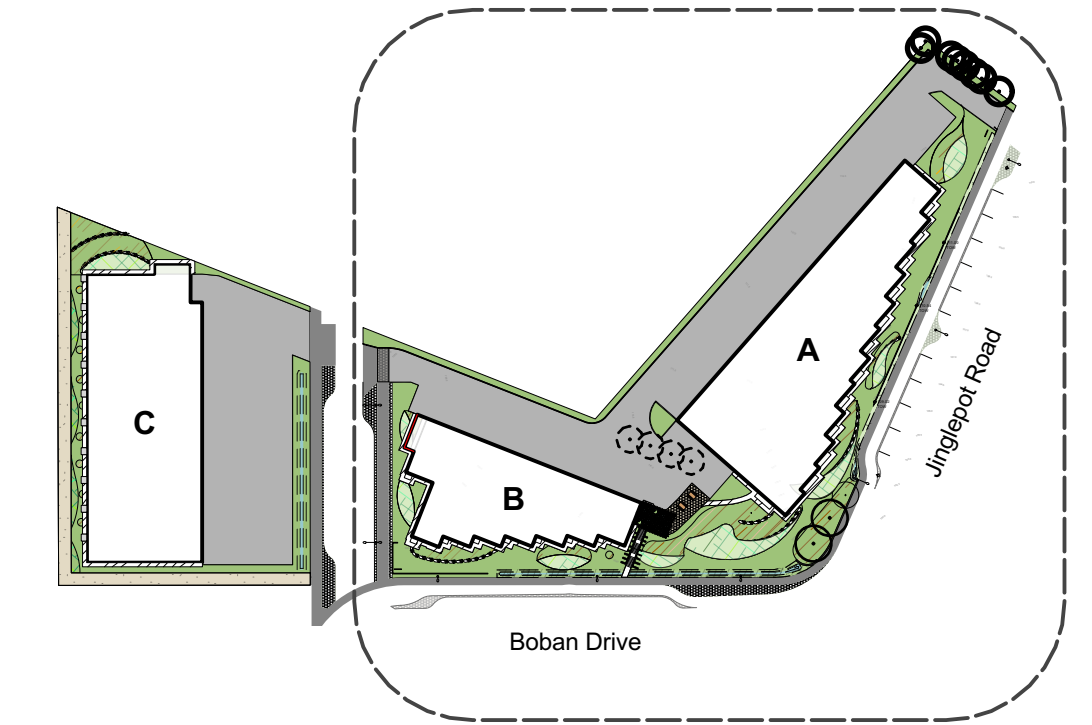

8: Pergola lighting

KEY PLAN

**Recommended Nursery Stock - 4125 Jingle Pot Road**

Trees	Botanical Name	Common Name	Size	
Total: 64	Acer rubrum 'October Glory'	October Glory Red Maple	6cm cal.	
	Cercidiphyllum japonicum	Katsura Tree	6cm cal.	
	Cercis canadensis 'Forest Pansy'	Forest Pansy Redbud	6cm cal.	
	Magnolia 'Daybreak'	Daybreak Magnolia	5cm cal.	
	Picea omarika 'Brun's'	Brun's Serbian Spruce	2.5M HT.	
	Stewartia pseudocamellia	Japanese Stewartia	6cm cal.	
Large Shrubs	Botanical Name	Common Name	Size	
Total: 208	Arbutus unedo 'Compacta'	Compact Strawberry Bush	#5 pot	
	Ceanothus thyrsiflorus 'Victoria'	Victoria Ceanothus	#5 pot	
	Lonicera nilda 'Baggesen's Gold'	Baggesen's Gold Box Honeysuckle	#5 pot	
	Mahonia aquifolium	Tall Oregon Grape	#5 pot	
	Philadelphus lewisii	Wild Mock Orange	#5 pot	
	Pieris japonica 'Valley Valentine'	Valley Valentine Lily Of The Valley	#5 pot	
Medium Shrubs	Botanical Name	Common Name	Size	
Total: 126	Cistus salvifolius 'Prostratus'	Creeping Rockrose	#SP3 pot	
	Rosa rugosa	Salt spray Rose	#5 pot	
Small Shrubs	Botanical Name	Common Name	Size	
Total: 483	Gaultheria shallon	Salal	#1 pot	
	Lavandula officinalis	English Lavender	#1 pot	
	Mahonia nervosa	Low Oregon Grape	#1 pot	
	Nandina domestica 'Fire Power'	Fire Power Heavenly Bamboo	#1 pot	
	Perennials, Annuals and Ferns	Botanical Name	Common Name	Size
Total: 1140	Blechnum spicant	Deer Fern	#1 pot	
	Calamagrostis x acutiflora 'Karl Foerster'	Karl Foerster Feather Reed Grass	#1 pot	
	Helictotrichon sempervirens	Blue Oat Grass	#1 pot	
	Nasella tenuissima	Mexican Feather Grass	#1 pot	
	Perovskia atriplicifolia	Russian Sage	#1 pot	
	Rudbeckia fulgida 'Goldsturm'	Goldsturm Black Eyed Susan	#1 pot	
	Groundcovers	Botanical Name	Common Name	Size
	Total: 778	Arctostaphylos uva-ursi	Kinnickinnick	#1 pot
Fragaria chiloensis		Coastal Strawberry	#SP3 pot	
Vines	Botanical Name	Common Name	Size	
Total: 2	Clematis vitalba	Traveller's Joy Clematis	#10 pot	